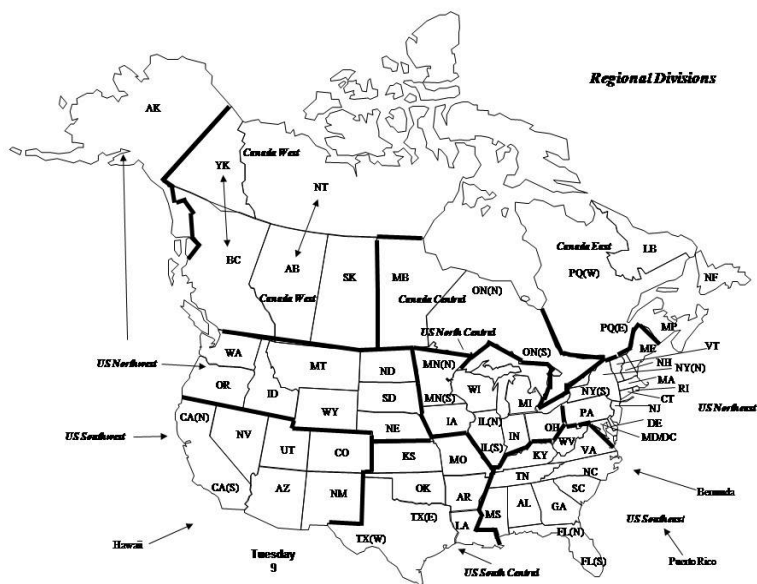

Area Organization

At the World Service Office (WSO) Level

WSO is the "hub" of the **Al-Anon Family Groups (AFG)** connecting all groups together. WSO is located in Virginia Beach, VA. The United States, Canada & Puerto Rico are divided into "Areas".

Every state is its own Area, with a few states divided into 2 Areas (ex: Calif. North; Calif. South).

California South

California South Area: Southern California World Service (SCWS). Each Area elects a **Delegate** to represent their Area to the **World Service Conference (WSC)**. Every Area is further divided into **Districts**.