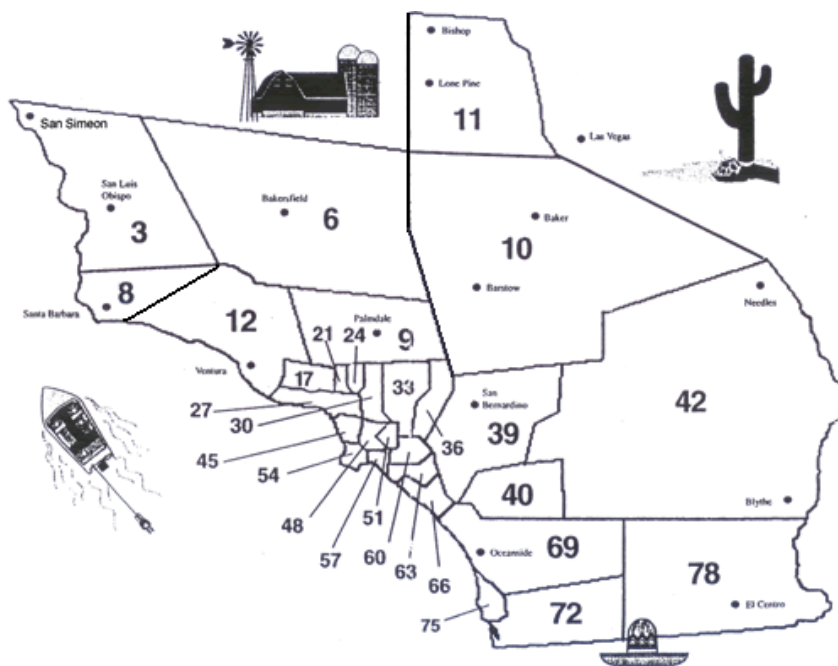

Area Organization

At the World Service Office (WSO) Level

WSO is the "hub" of the **Al-Anon Family Groups (AFG)** connecting all groups together. WSO is located in Virginia Beach, VA. The United States, Canada & Puerto Rico are divided into "Areas".

Every state is its own Area, with a few states divided into 2 Areas (ex: Calif. North; Calif. South).

California South

California South Area: Southern California World Service (SCWS). Each Area elects a **Delegate** to represent their Area to the **World Service Conference (WSC)**. Every Area is further divided into **Districts**.

***Note:** This map hasn't been updated in a long time. The SCWS website (scws-al-anon.org) has specific District information.

PLEASE refer to the World Service Conference Structure chart in the Al-Anon/Alateen Service Manual, 2018-2021, p. 171